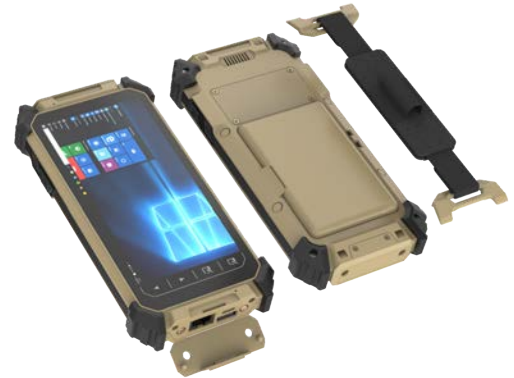

RTHD-3

RUGGED Tactical Handheld Computer

A tactical computer in the palm of your hand

KEY FEATURES

- 6" HD LCD
- 850 nit sunlight readable display
- NVIS compatibility option 0 - 20 nits
- Intel® i processor
- Microsoft® Windows® 10 IoT Enterprise
- 16GB RAM, 512GB Mass Storage
- Walkie-talkie communication
- Fully Rugged Design
- Hot swappable battery pack

The Rugged RTHD-3 for Windows® lightweight handheld system delivers shared situational awareness data to the war fighter. The RTHD-3 brings powerful mobile performance, a 6.0" sunlight readable touchscreen, an Intel® 12th Generation Core i7 processor, and multi-mission functionality. In situations where failure comes at a high cost, Miltope's long history of rugged systems is there to ensure mission success.

TACTICAL I/O PORTS

USB Port	1 Type-C; 1 USB-A
Ethernet	Ethernet 10/100/1000MB Base-T LAN
Power	DC Power In

MECHANICAL AND ENVIRONMENTAL

AC/DC Adapter	Input: 100 - 240V AC Output: 15V DC, 3A
Battery Pack	Hot swappable battery, 7.6V, 3100mAh
Enclosure	ABS + PC plastic and magnesium-aluminum alloy
Dimensions (HxWxD)	3.7 x 7.6 x 1.3 in/ 95 x 193 x 32 mm
Weight	1 lb/454 g
Durability	IP65 and MIL-STD-810G
Regulatory	CE, FCC Class B, RoHS, UL
Humidity	0% - 90% non-condensing
Temperature	Operation: 0°C~ 50°C (32°F ~ 122°F) Storage: -20°C~ 60°C (-4°F ~ 140°F)

NETWORK INTERFACE

WLAN	Wi-Fi 802.11ax, 2.54/5GHz Dual Band
BT	Yes
Long-Range BT	Yes
GPS	No

ACCESSORIES

DIGITAL PEN

4-BAY SYSTEM CHARGER

TACTICAL VEST MOUNT

6-BAY BATTERY CHARGER

BATTERY PACK